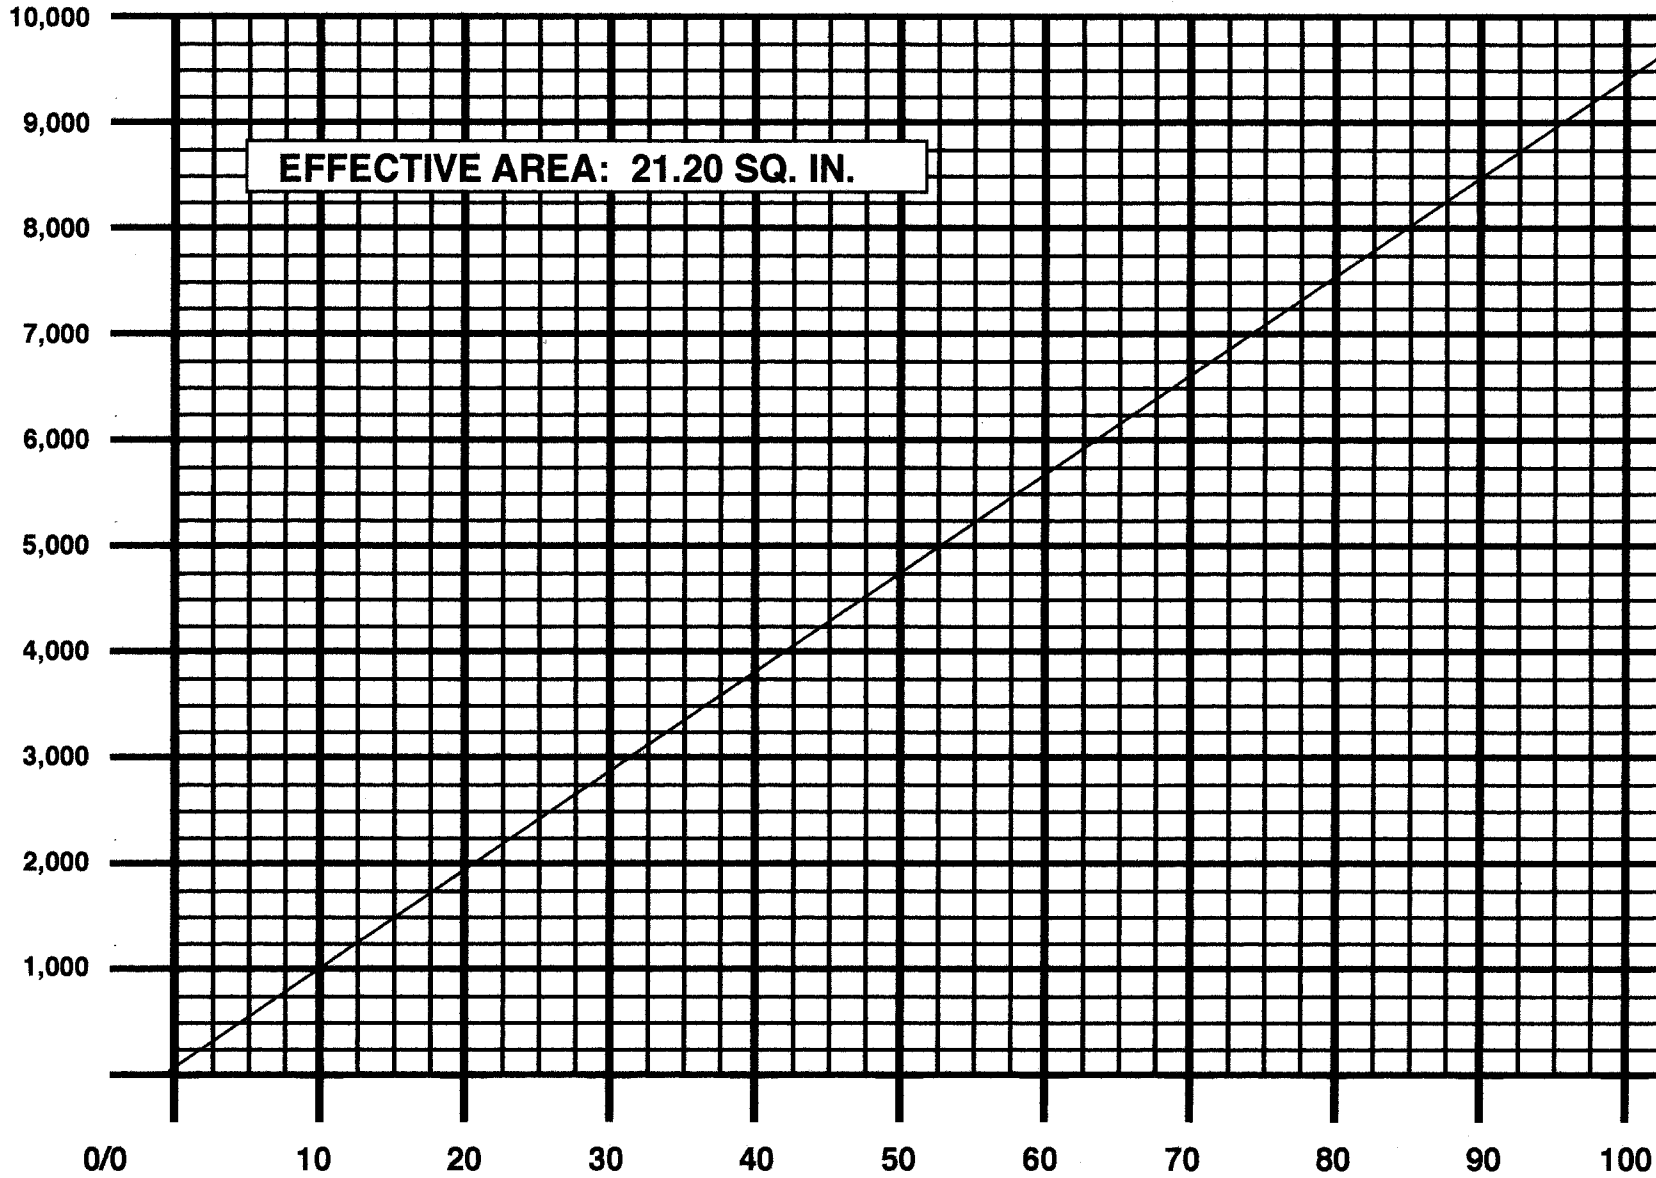

C. H. BULL CO.
233 UTAH AVE.
SO. SAN FRANCISCO, CA.
(415) 871-8440

LOAD CHART

Simplex Model# RC-1103A
RC-1103C
RC-1106C
RC-1110C

**P
S
I**

LOAD IN TONS